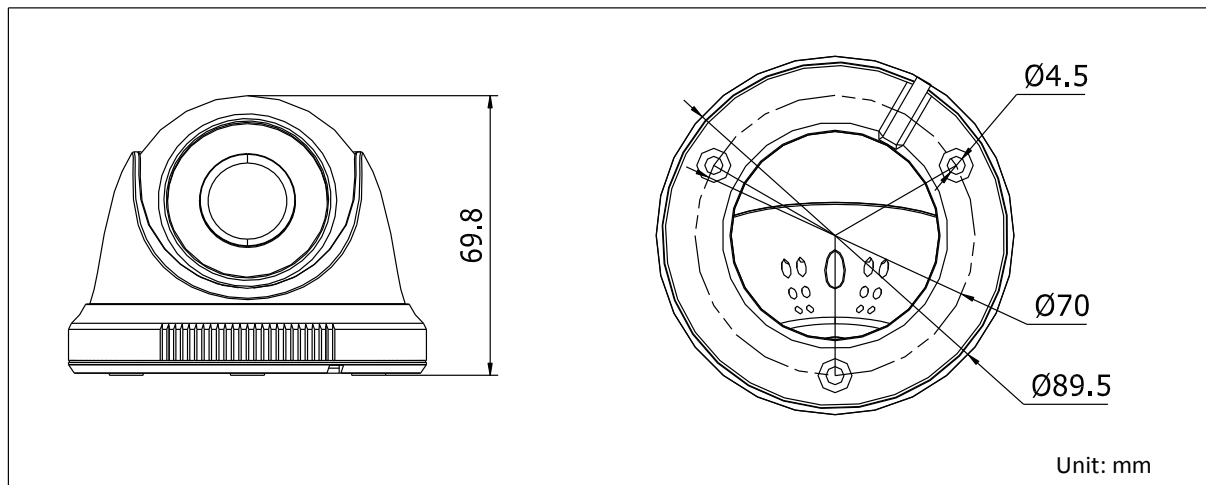

DS-2CE56D0T-IRP HD1080p Indoor IR Turret Camera

Key Features

- 2 Megapixel high-performance CMOS
- Analog HD output, up to 1080p resolution
- True Day/Night, smart IR
- Up to 20 m IR distance

Specifications

Camera	
Image Sensor	2MP CMOS Image Sensor
Signal System	PAL/NTSC
Frame Rate	PAL: 1080p@25fps NTSC: 1080p@30fps
Resolution	1920 (H) × 1080 (V)
Min. illumination	0.01 Lux @ (F1.2,AGC ON),0 Lux with IR
Shutter Time	1/25(1/30) s to 1/50,000 s
Lens	2.8 mm, 3.6 mm, 6 mm fixed lens
Horizontal Field of View	103 ° (2.8 mm), 82.2 ° (3.6 mm), 54 ° (6 mm)
Lens Mount	M12
Day & Night	IR cut filter
Angle Adjustment	Pan: 0 to 360°, Tilt: 0 to 75°, Rotation: 0 to 360°
Synchronization	Internal synchronization
Menu	
AGC	Low/middle/high
Day/Night Mode	Smart/color/BW(Black and White)
Backlight Compensation	Yes
DWDR	Yes
Language	English, Chinese
Functions	Brightness, Sharpness, DNR, Mirror
Interface	
Video Output	1 HD analog output
General	
Operating Conditions	-20 °C to 45 °C (-4 °F to 113 °F), Humidity 90% or less (non-condensing)
Power Supply	12 VDC±15%
Power Consumption	Max. 4 W
Material	Plastic
IR Range	Up to 20 m
Dimension	Φ 89.5 mm × 69.8 mm(Φ 3.52" × 2.75")
Weight	Approx. 250 g (0.55 lb.)

Order Models

DS-2CE56DOT-IRP

Dimensions

Accessories

DS-1272ZJ-110-TRS
Wall Mounting

DS-1275ZJ-SUS
Vertical Pole Mounting

DS-1276ZJ-SUS
Corner Mounting

DS-1H18
Video Balun -SUS